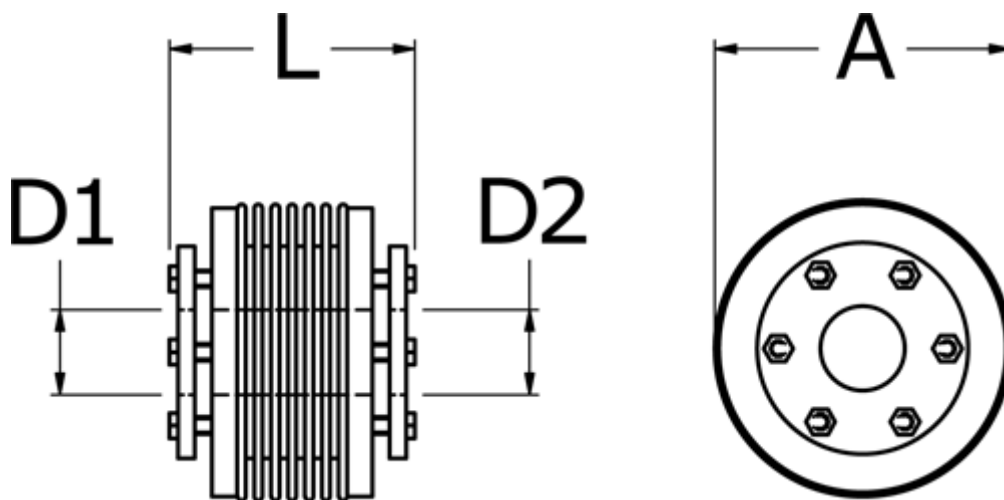

Data Sheet

Article number: 3330514001706570

Description: Bellow coupling type 5 size 1400
Length 170 mm, bore 65/70 mm

Measures

A	= 157
D1	= 65
D2	= 70
L	= 170
Nom. torque NM (Tkn)	= 1400